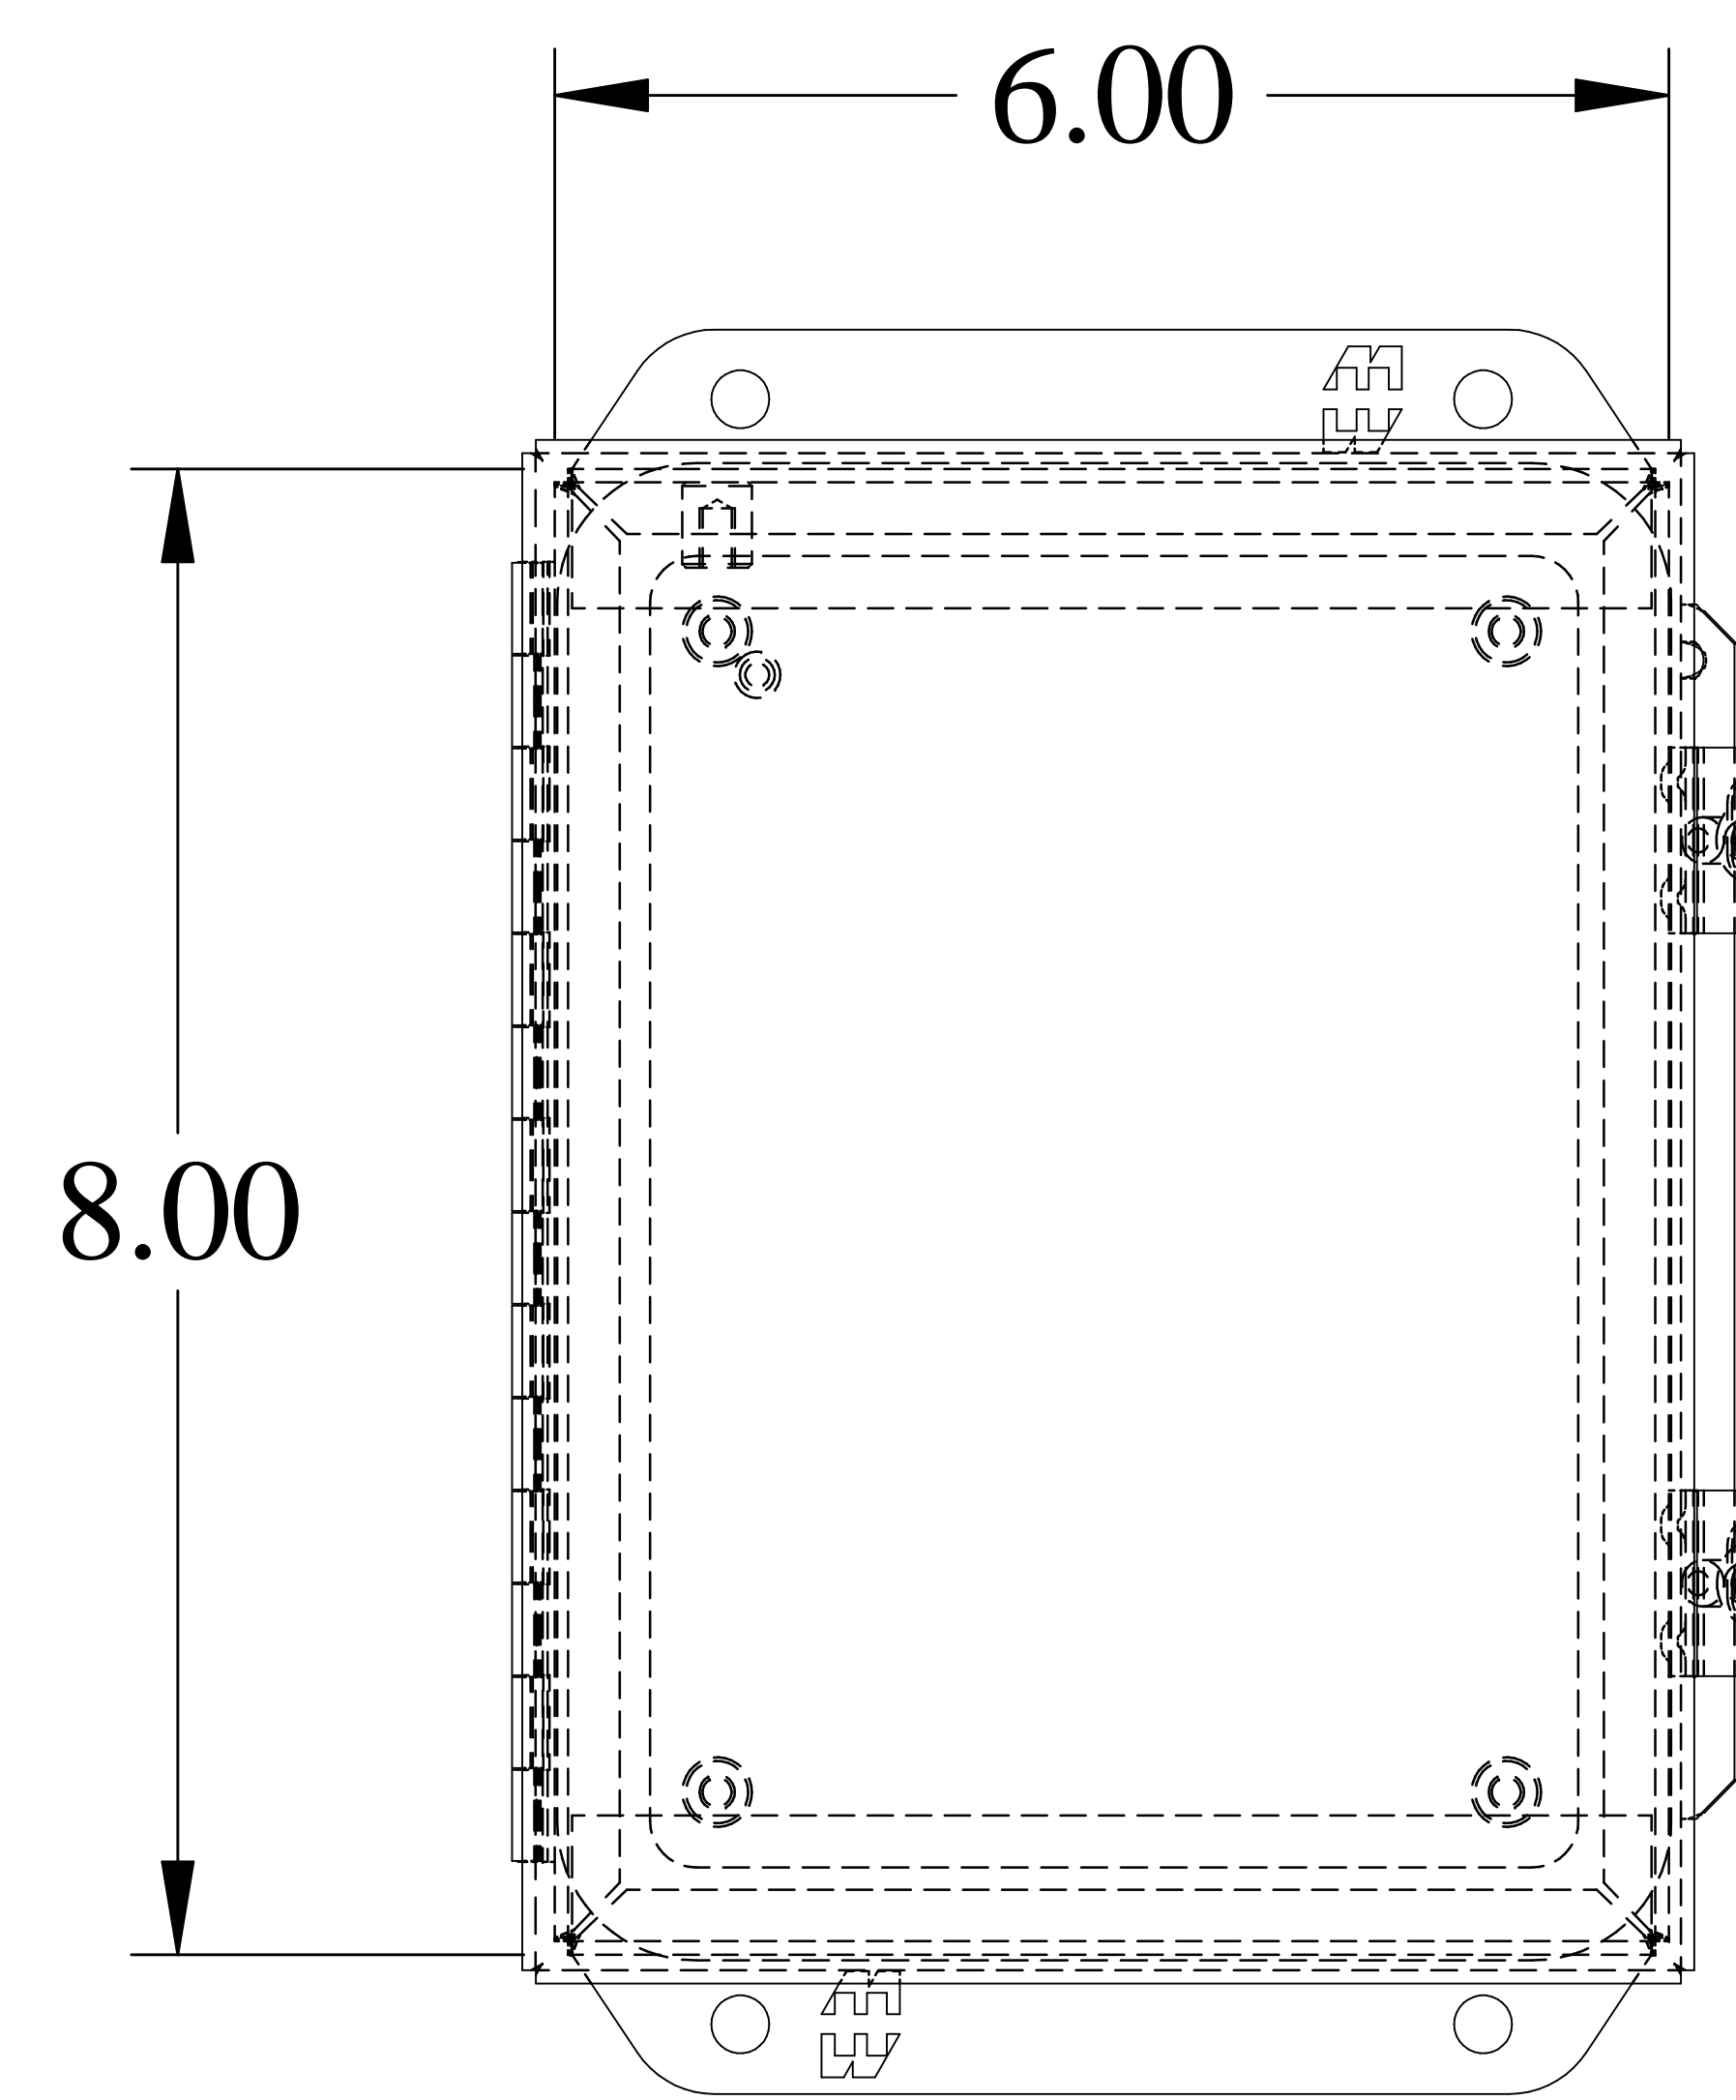

PART No. HJ866HLP

for more information visit

www.hammondmfg.com

Data subject to change without notice

Isometric drawing Not to Scale

ISOMETRIC VIEW

TOP VIEW

BACK VIEW

SIDE VIEW

FRONT VIEW

SIDE VIEW

BOTTOM VIEW