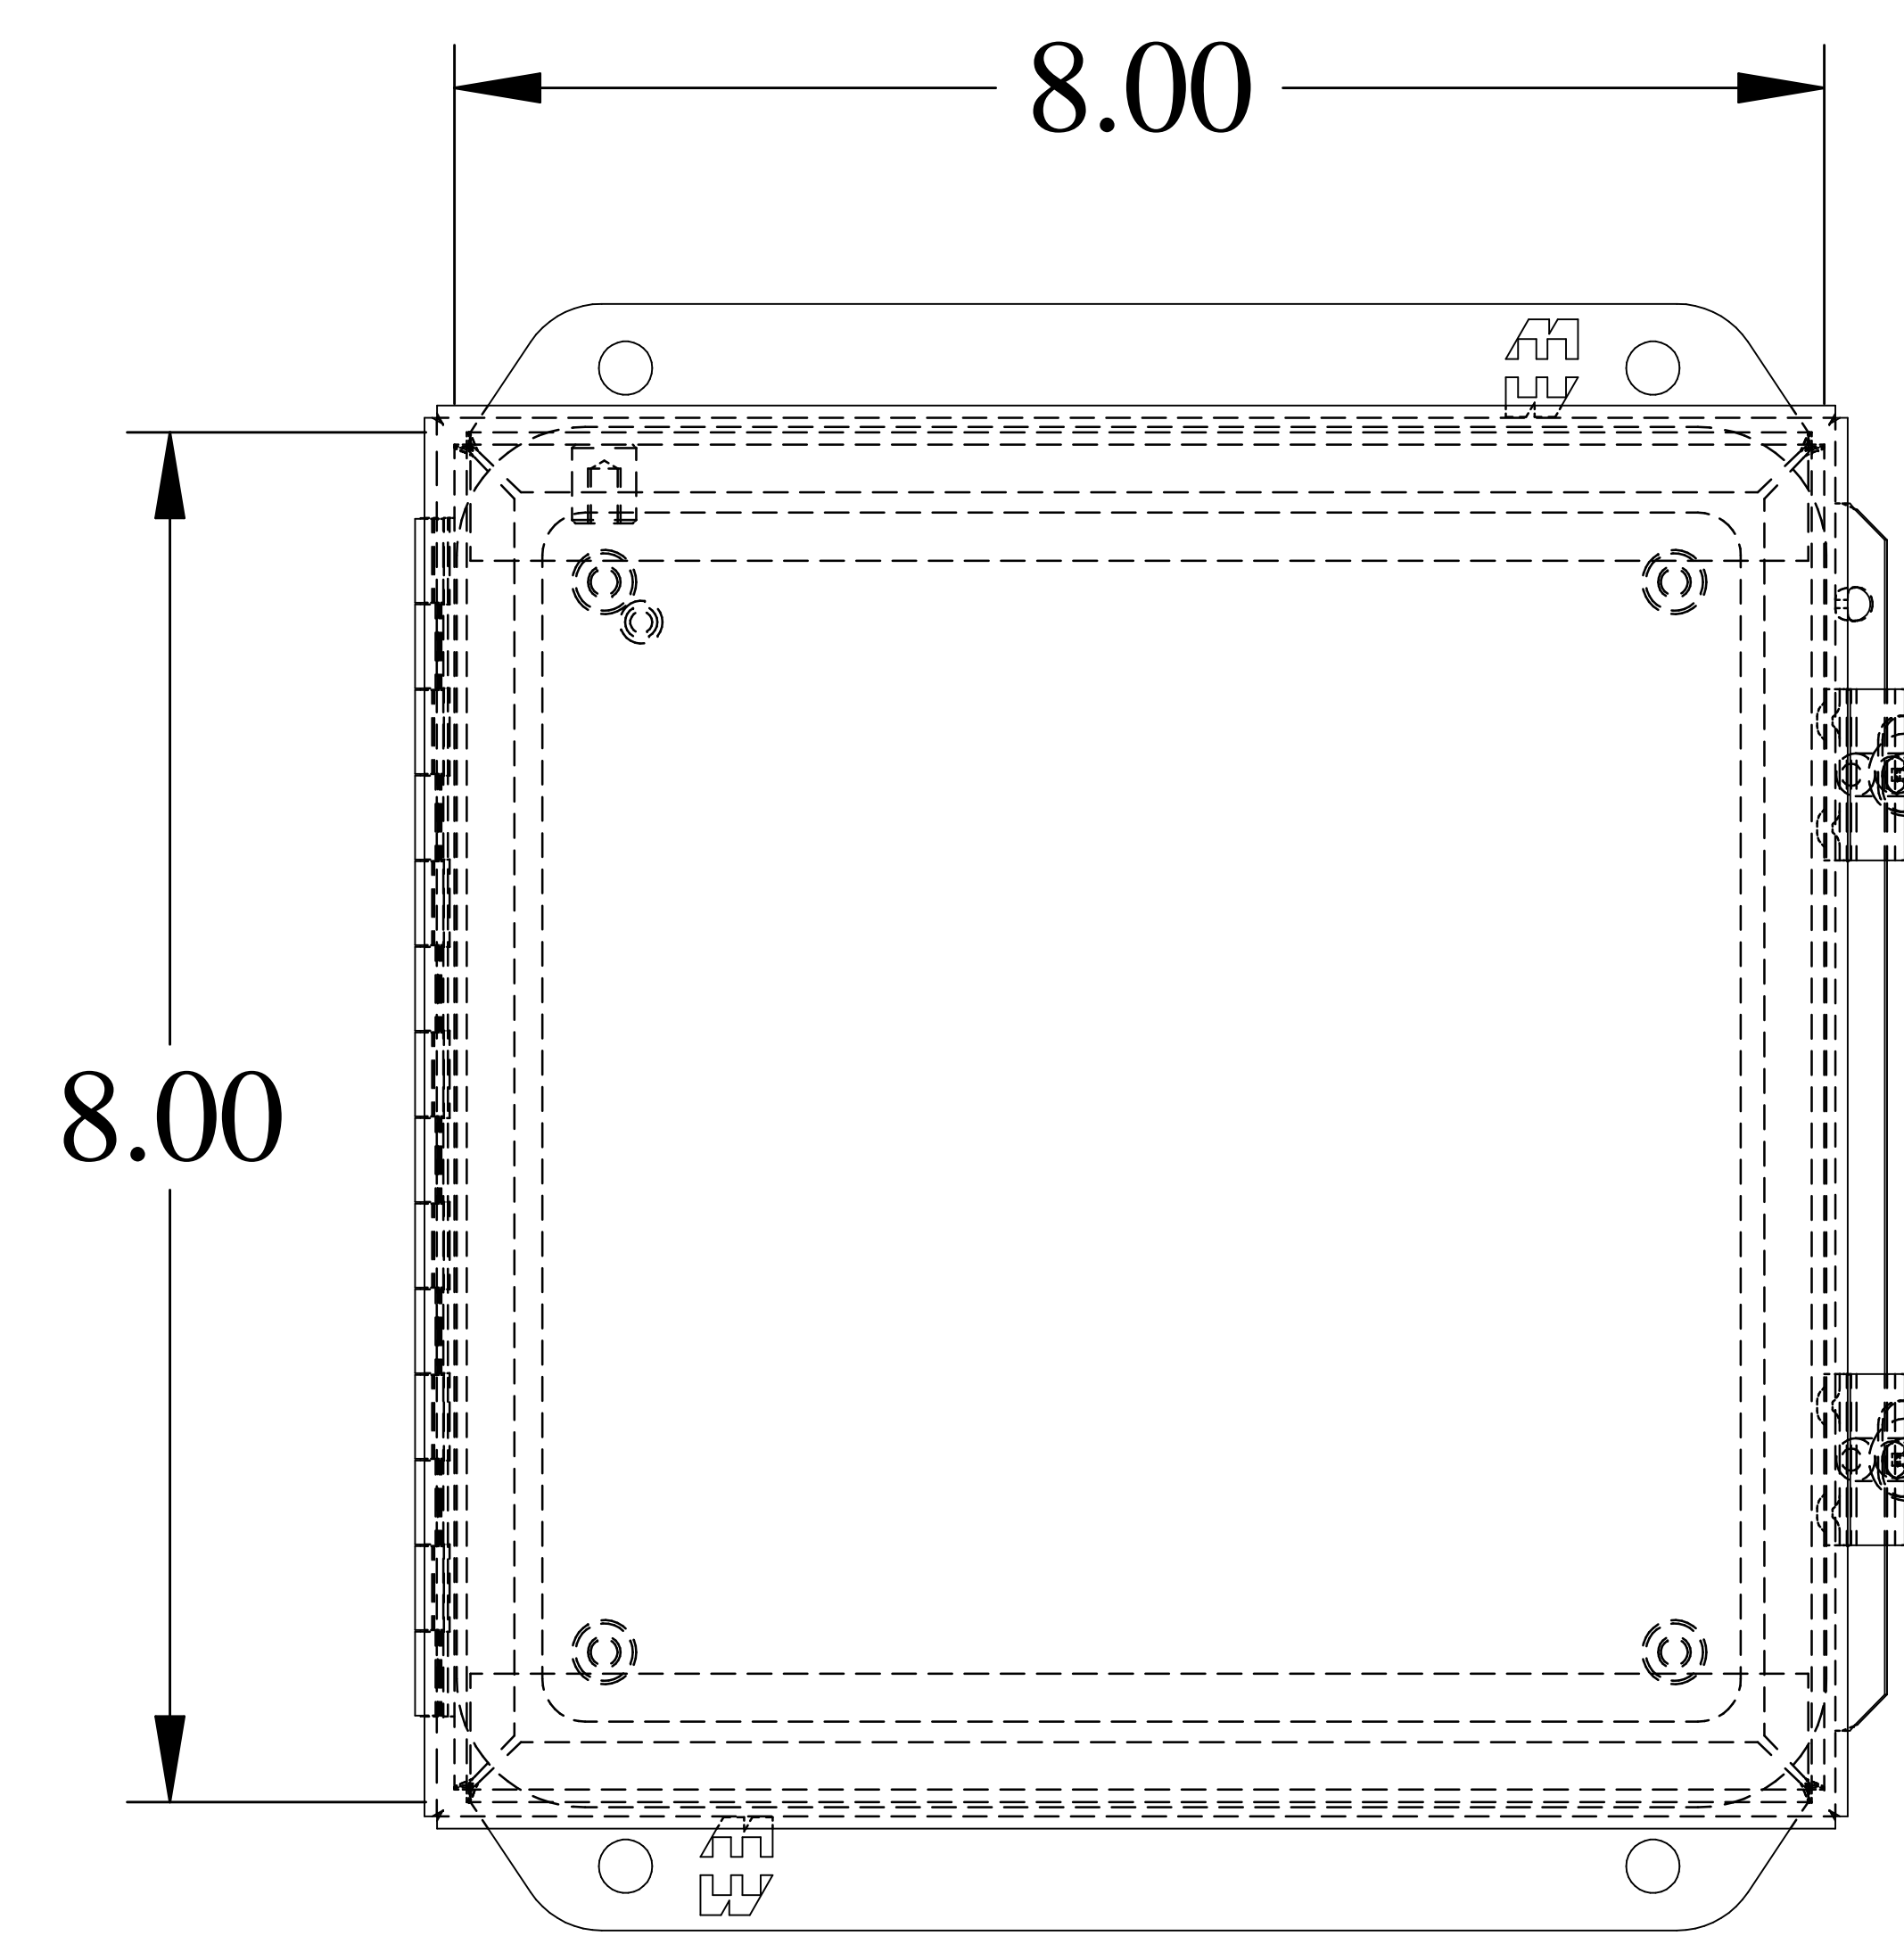

PART No. HJ884HLP

for more information visit

www.hammondmfg.com

Data subject to change without notice

Isometric drawing Not to Scale

ISOMETRIC VIEW

TOP VIEW

BACK VIEW

SIDE VIEW

FRONT VIEW

SIDE VIEW

BOTTOM VIEW