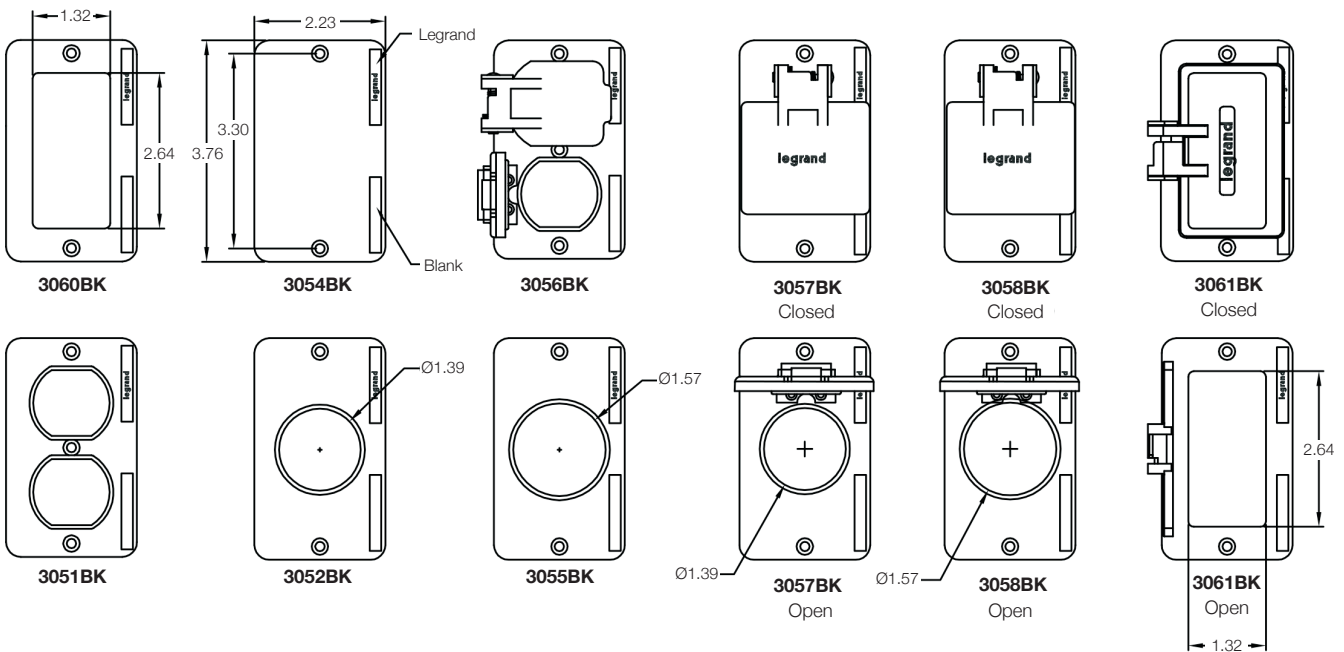

SINGLE GANG OUTLET BOXES (CLAMP STYLE)

For more information on these and other P&S products refer to our Catalog or visit our web site.

TECHNICAL SPECIFICATIONS

SINGLE GANG OUTLET BOXES (CORD GRIP STYLE)

SINGLE GANG COVERS

TECHNICAL SPECIFICATIONS

DOUBLE GANG COVERS

Plate
Side
View

DOUBLE GANG OUTLET BOXES

ALSO AVAILABLE...

- EHU Straight Blade Plugs & Connectors
- Turnlok® Plugs & Connectors
- Flexcor® Wiremesh Strain Relief
- Portable GFCIs
- Cam Type Devices
- Straight Blade Receptacles