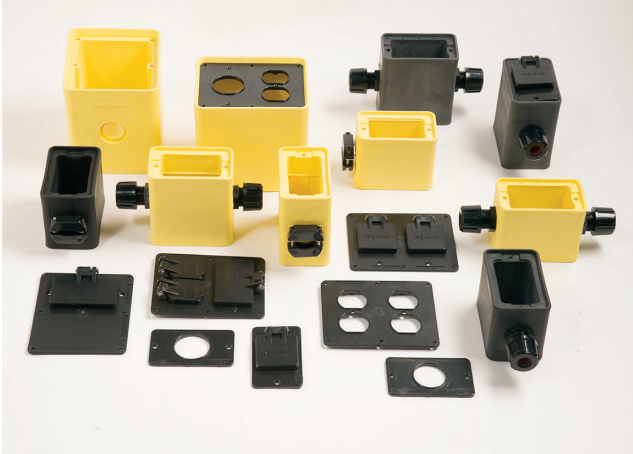

3000 Series

Pass & Seymour® Industrial Portable Outlet Boxes deliver a safe power solution for the toughest environments.

Industrial Grade Portable Outlet Boxes provide safe, temporary power throughout industrial manufacturing, entertainment and film making, construction jobsites, food and beverage facilities as well as building maintenance. Available in yellow and black, with both clamp and cord grip options and a variety of cover types, Pass & Seymour Industrial Grade Portable Outlet Boxes deliver a solution that meets your needs.

FEATURES & BENEFITS

Available in both clamp and cord grip styles, covering a wide range of cable diameters.

Available in both pendant and feed through types.

Molded of thermoplastic elastomer (TPE), these non-conductive boxes are crushproof, and resistant to jobsite abuse and electrical shock.

A wide array of cover options are available.

Heavy-duty stainless steel spring-loaded fliplids provide NEMA Type 3R protection.

FIELD USES/VERTICAL MARKETS

- Entertainment**
- Manufacturing**
- Construction**
- Facility Maintenance**
- Grocery and Retail Centers**
- Convention Centers**

PRODUCT OFFERING
Portable Outlet Boxes

Catalog Number	Description
3050	YEL RUBBER BOX, 1 CLAMP, STD DPTH
3050BK	BLACK RUBBER BOX, 1 CLAMP, STD DPTH
3059	YEL RUBBER BOX, 1 GRIP, STD DPTH
3059BK	BLACK RUBBER BOX, 1 GRIP, STD DPTH
3059F	YEL RUBBER BOX, 2 GRIPS, STD DPTH
3059FBK	BLACK RUBBER BOX, 2 GRIPS, STD DPTH
3090	YEL RUBBER BOX, 1 CLAMP, DEEP DPTH
3099	YEL RUBBER BOX, 1 GRIP, DEEP DPTH
3099BK	BLACK RUBBER BOX, 1 GRIP, DEEP DPTH
3099F	YEL RUBBER BOX, 2 GRIPS, DEEP DPTH
3099FBK	BLCK RUBBER BOX, 2 GRIPS, DEEP DPTH
3200	2G YEL RUBBER BOX, 1 - 3/4 KO, DEEP
3200BK	2G BLK RUBBER BOX, 1 - 3/4 KO, DEEP
3300	2G YEL RUBBER BOX, 2 - 3/4 KO, DEEP
3300BK	2G BLK RUBBER BOX, 2 - 3/4 KO, DEEP