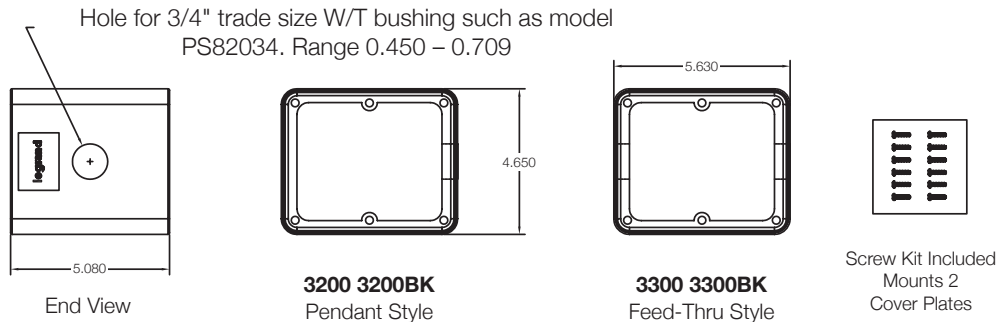

SINGLE GANG COVERS

TECHNICAL SPECIFICATIONS

DOUBLE GANG COVERS

Plate
Side
View

DOUBLE GANG OUTLET BOXES

ALSO AVAILABLE...

- EHU Straight Blade Plugs & Connectors
- Turnlok® Plugs & Connectors
- Flexcor® Wiremesh Strain Relief
- Portable GFCIs
- Cam Type Devices
- Straight Blade Receptacles