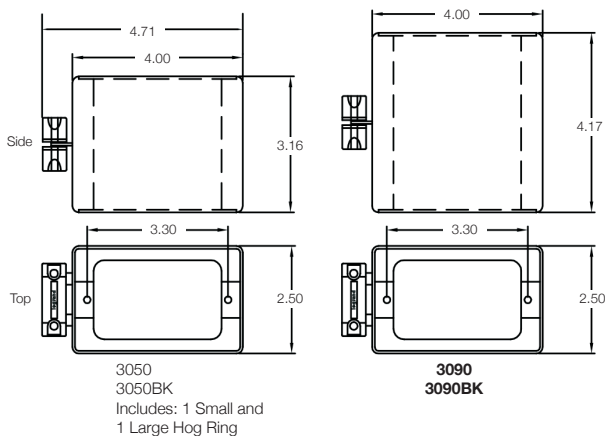

Portable Outlet Boxes

Catalog Number	Description
3051BK	1G Black Duplex Cover Plate
3056BK	1G Black Flip Lid Dplx Cover Plate
3052BK	1G Black 1.39 Dia Rec Cover Plate
3057BK	1G Black Flip Lid 1.39 Dia Cvr PLT
3055BK	1G Black 1.56 Dia Rec Cover Plate
3058BK	1G Black Flip Lid 1.56 Dia Cvr PLT
3054BK	1G Black Blank Cover Plate
3060BK	1G Black GFCI Cover Plate
3061BK	1G Black Flip Lid GFCI Cover Plate
3260BK	2G Black 2-Duplex Cover Plate
3260WBK	2G Black Flip Lid 2-Dplx Cvr PLT
3261BK	2G BLACK 1-1.56, 1-Blank Cvr PLT
3261WBK	2G BLK Flip Lid 1.56, Blank Cvr PLT
3263BK	2G BLACK 2-1.56 Dia Cvr PLT
3263WBK	2G BLCK Flip Lid 2-1.56 Dia Cvr PLT
3265BK	2G Black Blank Cover Plate
3267BK	2G BLACK 1-GFCI, 1-DPLX Cvr PLT
3267WBK	2G BLK FlipLid 1GFCI, 1DPLX Cvr PLT
3241BK	2G BLACK 1-GFCI, 1-Blank Cvr PLT
3241WBK	2G BLK FlipLid 1GFCI, 1Blank Cvr PLT
3251BK	2G Black 2-GFCI Cvr PLT
3251WBK	2G Black Flip Lid 2-GFCI Cvr PLT
3262BK	2G BLACK 1-1.56 Dia, 1-Dplx Cvr PLT
3262WBK	2G BLK Flip Lid 1-1.56, 1-Dplx Cvr

SINGLE GANG OUTLET BOXES (CLAMP STYLE)

For more information on these and other P&S products refer to our Catalog or visit our web site.