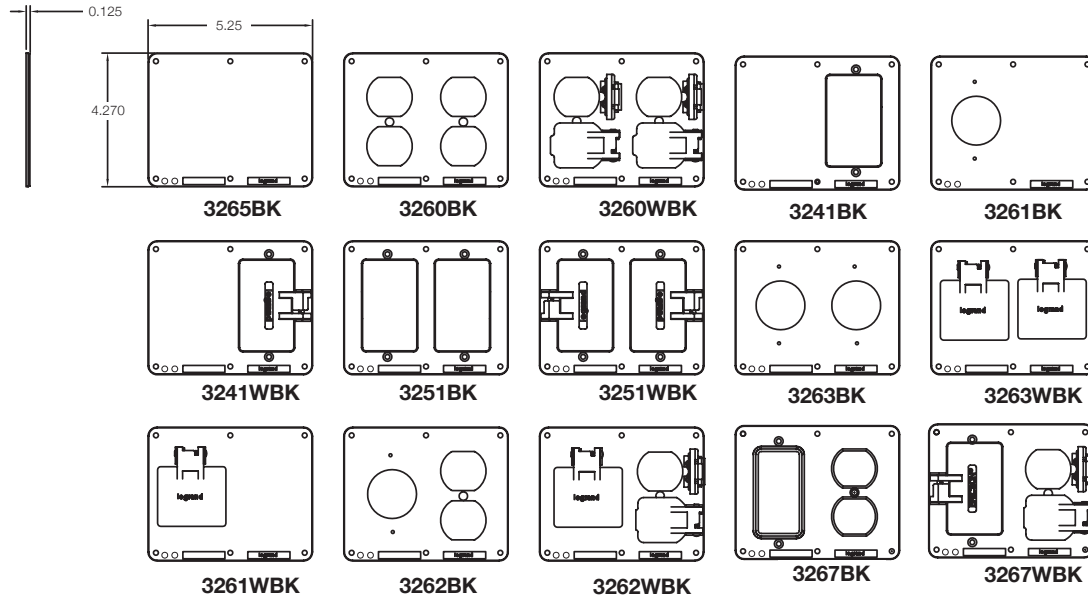

Portable Outlet Boxes

Catalog Number	Description
3051BK	1G Black Duplex Cover Plate
3056BK	1G Black Flip Lid Dplx Cover Plate
3052BK	1G Black 1.39 Dia Rec Cover Plate
3057BK	1G Black Flip Lid 1.39 Dia Cvr PLT
3055BK	1G Black 1.56 Dia Rec Cover Plate
3058BK	1G Black Flip Lid 1.56 Dia Cvr PLT
3054BK	1G Black Blank Cover Plate
3060BK	1G Black GFCI Cover Plate
3061BK	1G Black Flip Lid GFCI Cover Plate
3260BK	2G Black 2-Duplex Cover Plate
3260WBK	2G Black Flip Lid 2-Dplx Cvr PLT
3261BK	2G BLACK 1-1.56, 1-Blank Cvr PLT
3261WBK	2G BLK Flip Lid 1.56, Blank Cvr PLT
3263BK	2G BLACK 2-1.56 Dia Cvr PLT
3263WBK	2G BLCK Flip Lid 2-1.56 Dia Cvr PLT
3265BK	2G Black Blank Cover Plate
3267BK	2G BLACK 1-GFCI, 1-DPLX Cvr PLT
3267WBK	2G BLK FlipLid 1GFCI, 1DPLX Cvr PLT
3241BK	2G BLACK 1-GFCI, 1-Blank Cvr PLT
3241WBK	2G BLK FlipLid 1GFCI, 1Blank Cvr PLT
3251BK	2G Black 2-GFCI Cvr PLT
3251WBK	2G Black Flip Lid 2-GFCI Cvr PLT
3262BK	2G BLACK 1-1.56 Dia, 1-Dplx Cvr PLT
3262WBK	2G BLK Flip Lid 1-1.56, 1-Dplx Cvr

SINGLE GANG OUTLET BOXES (CLAMP STYLE)

For more information on these and other P&S products refer to our Catalog or visit our web site.

TECHNICAL SPECIFICATIONS

SINGLE GANG OUTLET BOXES (CORD GRIP STYLE)

SINGLE GANG COVERS

TECHNICAL SPECIFICATIONS

DOUBLE GANG COVERS

Plate
Side
View

DOUBLE GANG OUTLET BOXES

ALSO AVAILABLE...

- EHU Straight Blade Plugs & Connectors
- Turnlok® Plugs & Connectors
- Flexcor® Wiremesh Strain Relief
- Portable GFCIs
- Cam Type Devices
- Straight Blade Receptacles